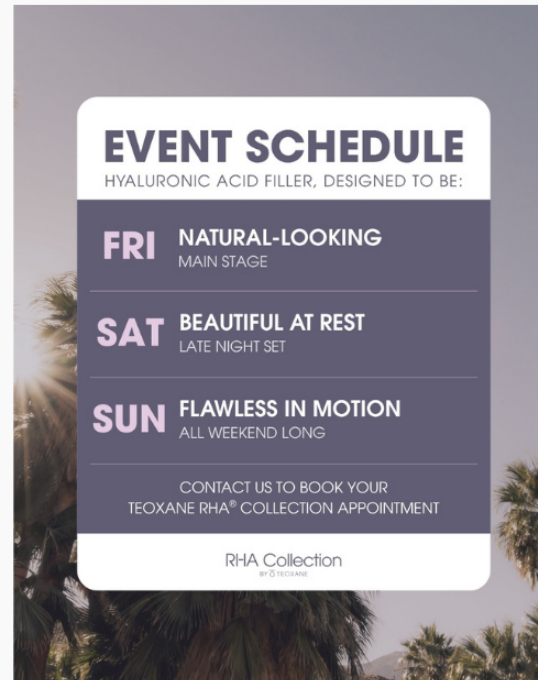

FESTIVAL SEASON

Post Copy

Festival season means long days and late nights – you need your look to keep up 🇺🇸❤️

The Teoxane RHA® Collection is designed to adapt to your facial expressions, so you can dance the night away while feeling like yourself. Beautiful at rest, flawless in motion.

Contact us to book your RHA® appointment today!

#TeoxaneRHACollection #RHACollection
#JoinTheMovement

RHA-01308

OPTION 3 – CAROUSEL

SLIDE 1